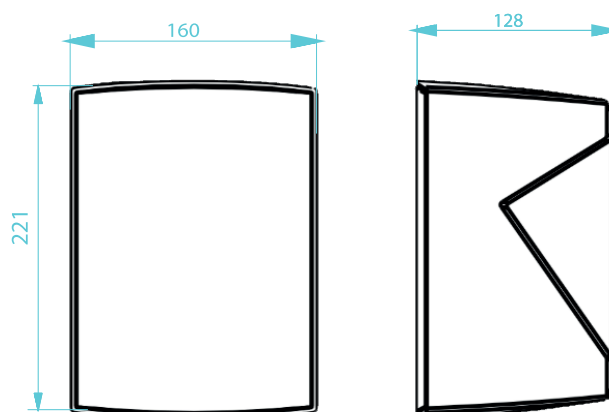

### General description & specifications

The ELVA-4T is a full range, two way, ultra-compact passive cabinet designed to give exceptional sound quality for distributed applications with high quality background music and speech reproduction.

### Dimensional Drawing