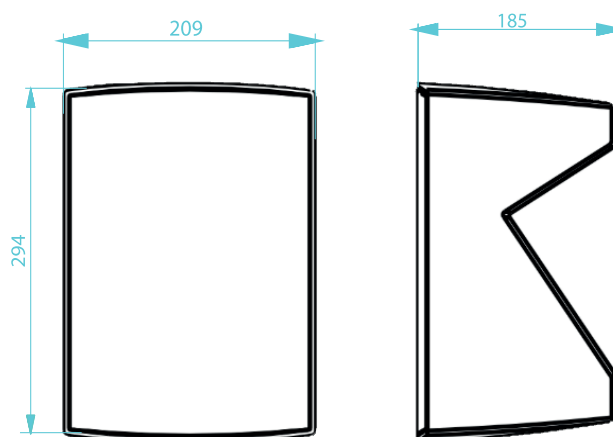

Applications

- Club & Bar installations
- Theatres
- Houses of worship
- Broadcast
- Multi media spaces
- Public address

General description & specifications

The ELVA-6T is a full range, two way, ultra-compact passive cabinet designed to give exceptional sound quality for distributed applications with high quality background music and speech reproduction.

It features a 6" low/mid transducer with rubber surround and a 1" high frequency driver. Manufactured in high quality ABS a

dedicated wall bracket is included as well as aluminium mesh grill and weatherproof terminal cover with an IP66 rating. The cabinet can be selected as 8 ohm low impedance or high impedance for 100V installations via a rotary switch at the rear of the enclosure.

Dimensional Drawing

Technical Data

Frequency range	70 Hz – 20 KHz (-10dB)
Frequency response	90 Hz – 18 KHz (± 3dB)
Max SPL @ 8Ohm	106 dB – 112 dB peak
Components	
<ul style="list-style-type: none"> • LF: 	1 x 6,5'' (165 mm), 1'' voice coil, (25 mm)
<ul style="list-style-type: none"> • MF / HF: 	1 x 1'' dome tweeter
Sensitivity @ 8 Ohm	89 dB (1W @ 1m)
Rated Power @ 8 Ohm	50 W AES, 100 W program, 200 peak
Transformer taps @ 100v	3,1 W, 6,25 W, 12,5 W, 25 W, 50 W
Coverage	100° H x 90° V
Nominal Impedance	8 Ohm L100V
Connectors	4 x barrier terminal blocks
Finish	Black and white finish
Material	ABS, painted mesh aluminium grill
Dimensions	209 x 294 x 185 (mm) (H x W x D)
Weight	3 Kg
Fittings	1 x M4 safety, 2 x M4 wall bracket
Accessories	Wall bracket included
Other info	Wall bracket include IP66 rating when used with accessory terminal cover.