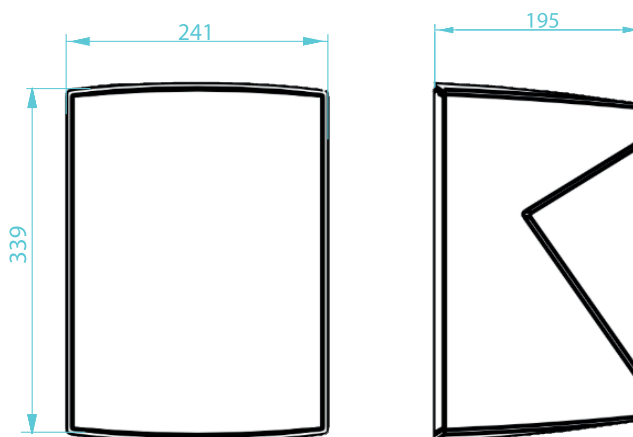

### General description & specifications

The ELVA-8T is a full range, two way, ultra-compact passive cabinet designed to give exceptional sound quality for distributed applications with high quality background music and speech reproduction.

### Dimensional Drawing

### Technical Data

Frequency range	60 Hz – 20 KHz (-10dB)
Frequency response	70 Hz – 18 KHz (± 3dB)
Max SPL @ 8Ohm	109 dB – 115 dB peak
Components	
<ul style="list-style-type: none"> <li>• LF:</li> </ul>	1 x 8'' (203 mm), 1'' voice coil, ( 25 mm)
<ul style="list-style-type: none"> <li>• MF / HF:</li> </ul>	1 x 1'' dome tweeter
Sensitivity @ 8 Ohm	90 dB (1 W @ 1m)
Rated Power @ 8 Ohm	80 W AES, 160 W program, 320 W peak
Transformer taps @ 100v	6,25 W, 12,5 W, 25W, 50 W, 80 W
Coverage	100° H x 90° V
Nominal Impedance	8 Ohm   L100V
Connectors	4 x barrier terminal blocks
Finish	Black and white finish
Material	ABS, painted mesh aluminium grill
Dimensions	241 x 339 x 195 (mm) (H x W x D)
Weight	5 Kg
Fittings	1 x M4 safety, 2 x M4 wall bracket
Accessories	Wall bracket included
Other info	IP66 rating when used with accessory terminal cover